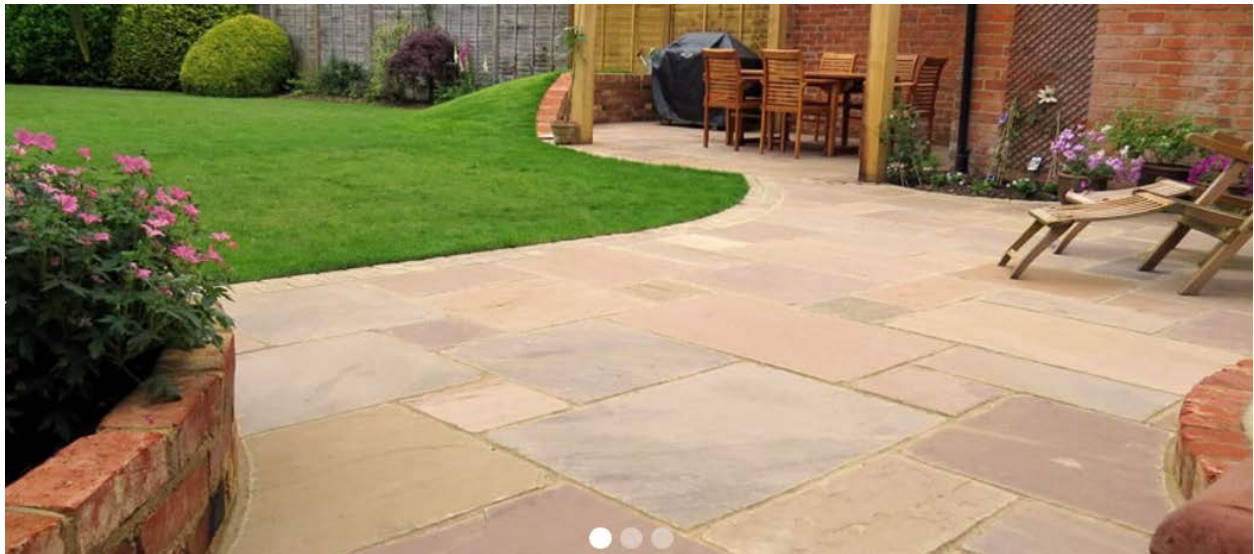

NIGEL BELCHER TURF & PAVING LTD.

NATURAL STONE SPECIALISTS

Retail Stone Price List

All products are grade "A" premium stone

(All prices exclude VAT - VAT reg: 207 2737 20)
Company No 09391754

www.nigelbelcherturf.co.uk
01635 202 700